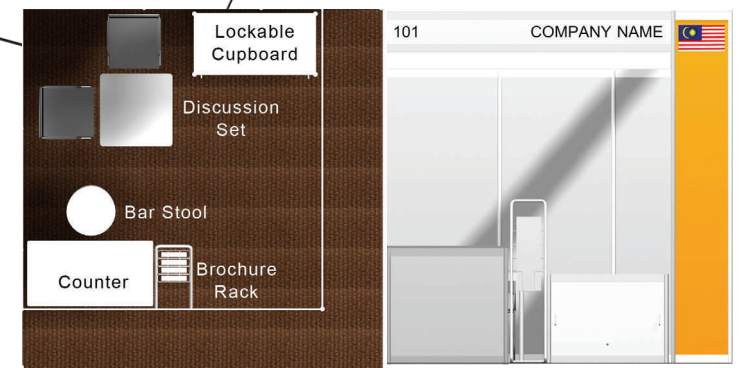

Visual

List of furniture and lighting

Stand Area (m2)	9	12	15	18	21
Information Table	1	1	1	2	2
Brochure Rack	1	1	1	2	2
Square Table	1	1	1	2	2
Leather Arm Chair	2	2	2	4	4
Lockable Cupboard	1	1	1	1	1
Waste Paper Basket	1	1	1	1	1
Fluorescent Light	2	2	2	4	4
13Amp Socket	1	1	1	2	2

Floor Plan

Elevation