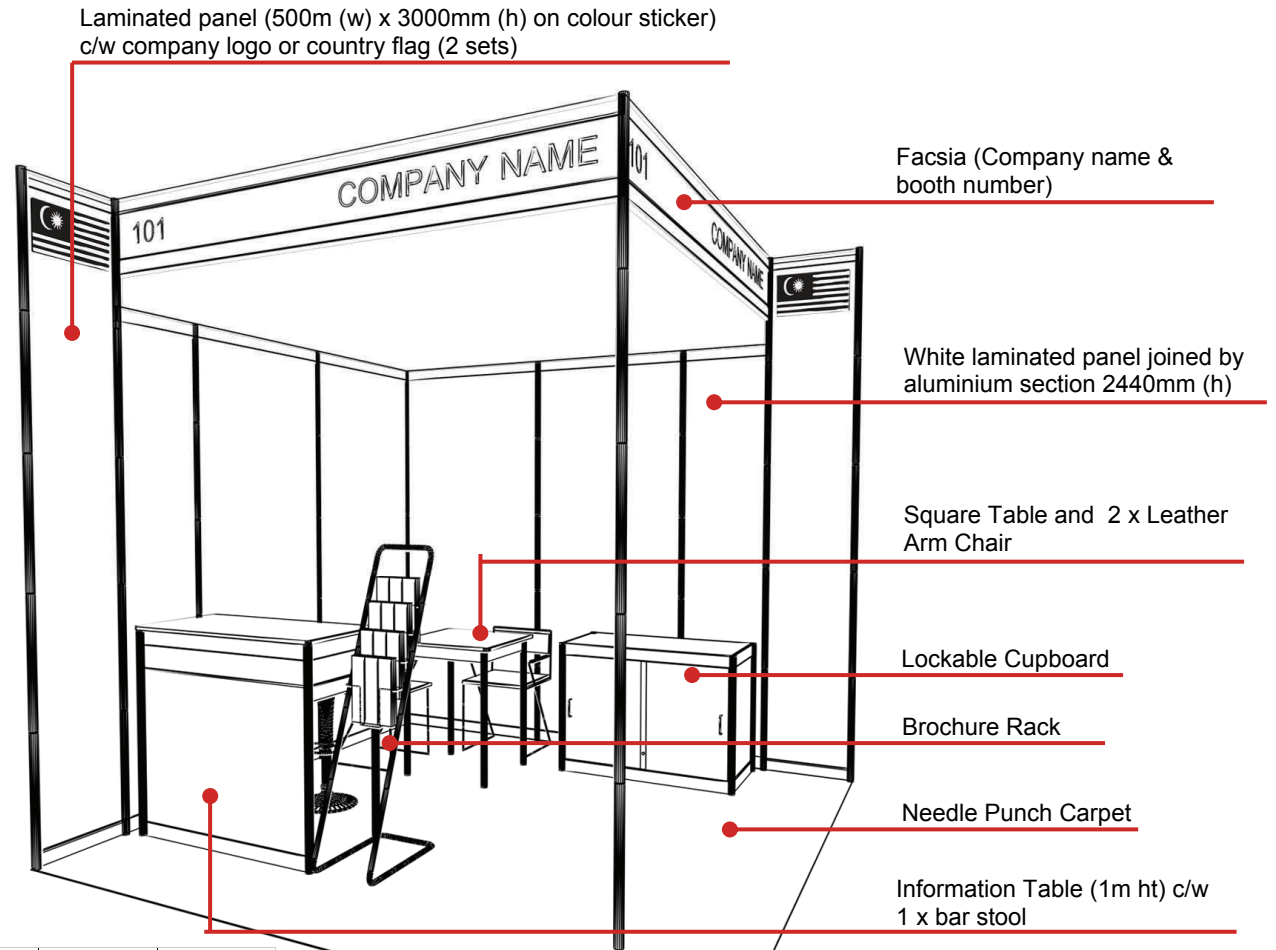

Visual

List of furniture and lighting

Stand Area (m2)	9	12	15	18	21
Information Table	1	1	1	2	2
Brochure Rack	1	1	1	2	2
Square Table	1	1	1	2	2
Leather Arm Chair	2	2	2	4	4
Lockable Cupboard	1	1	1	1	1
Waste Paper Basket	1	1	1	1	1
Fluorescent Light	2	2	2	4	4
13Amp Socket	1	1	1	2	2

Floor Plan

Elevation